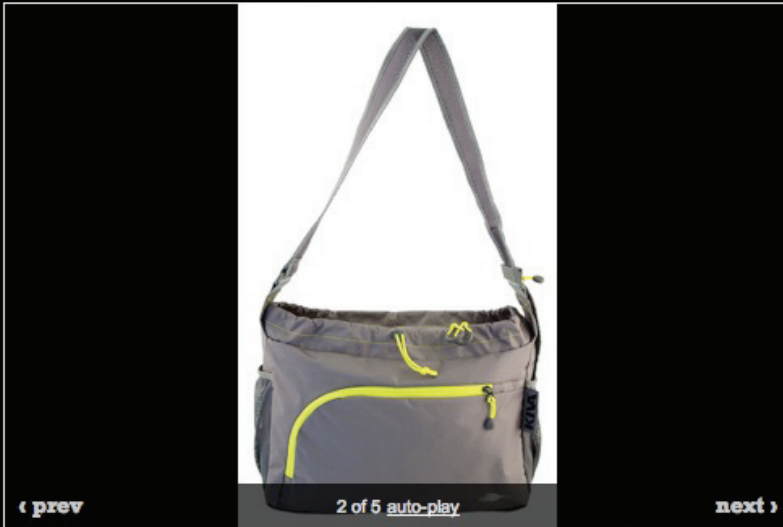

Photos - Featured Slideshows

More from Featured Slideshows

What's New, What's Hot: January 2012

The Kiva Stowaway Messenger Bag folds into its own internal pocket until you need it to tote those unforeseen purchases or for general walk-about-town duty. The bag, which weighs only slightly more than half a pound and measures 11 by 15 by 5 inches, offers a zippered top closure, two large zippered pockets (one exterior, one interior), an organizer, two exterior water-bottle holders and a quick-adjust air-mesh shoulder strap.

Kiva Designs, Inc.
KIVA's Stowaway Messenger

Travel Weekly
January 2012

As Seen in Travel Weekly
kivabags.com